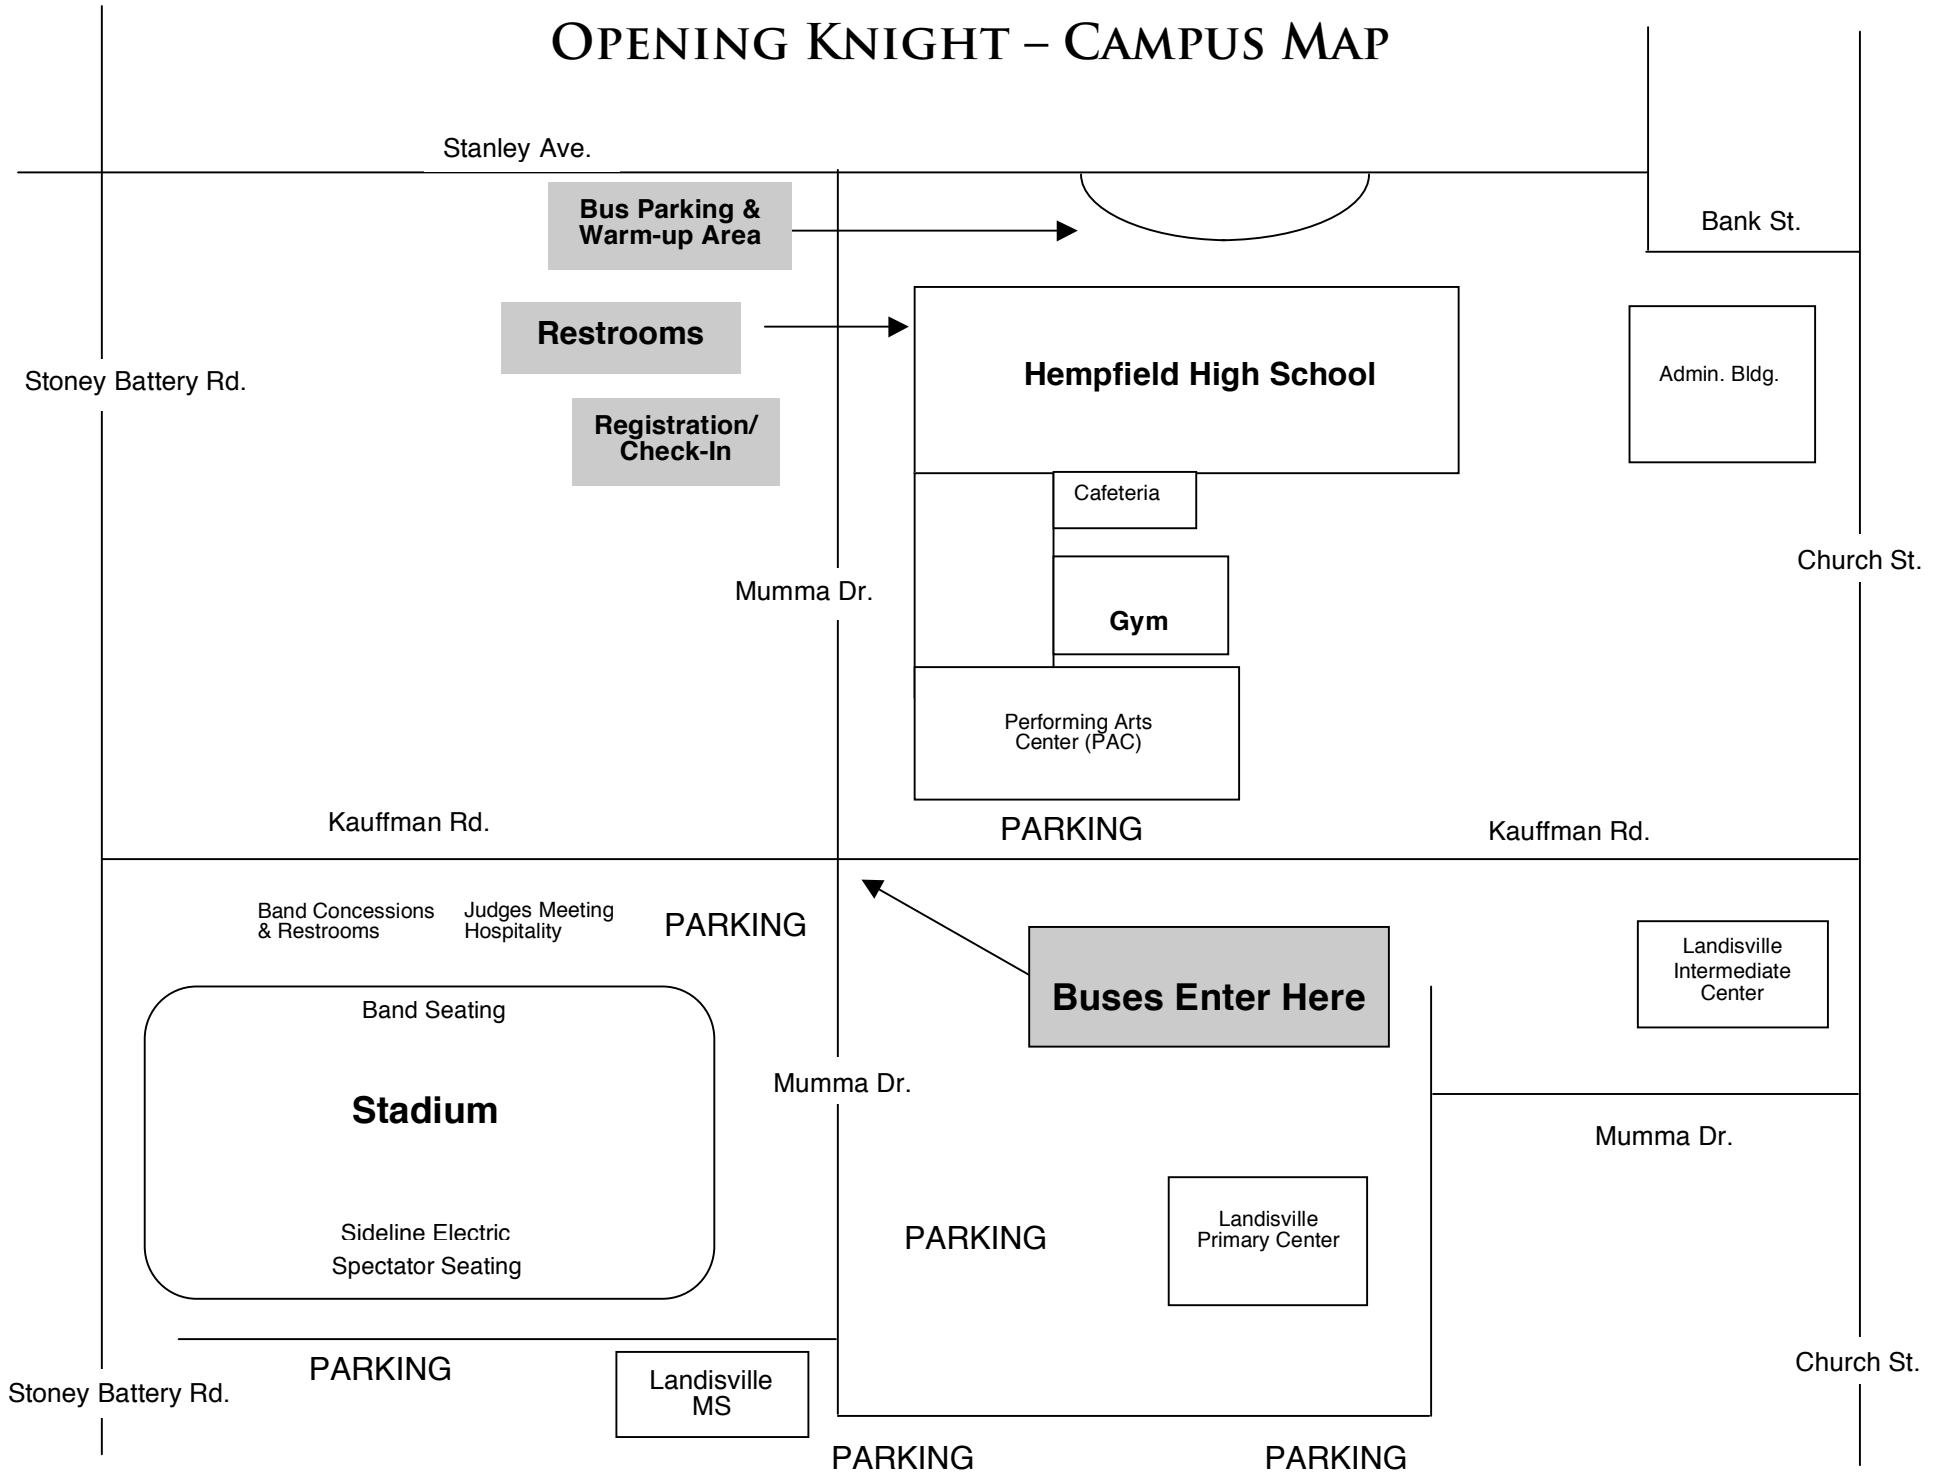

OPENING KNIGHT – CAMPUS MAP

← Harrisburg Lancaster →

OPENING KNIGHT

Emergency: 267.218.1238

Landisville/E. Petersburg Exit
State Rd. ~ Rt. 722

Epsenshade Rd.
Exit

Route 283

Landisville Rd.

Route 283

Epsenshade Rd.

Harrisburg Pk.
(Main St.)

Harrisburg Pk.
(Main St.)

Yellow Goose Rd.

Stanley Ave.

Centerville Rd.

Stoney Battery Rd.

Church St.

Centerville
M.S.

Stoney Battery Rd.

Centerville Rd.

Marietta Ave.

Marietta Ave.

Mountville Exit

Route 30

Route 30